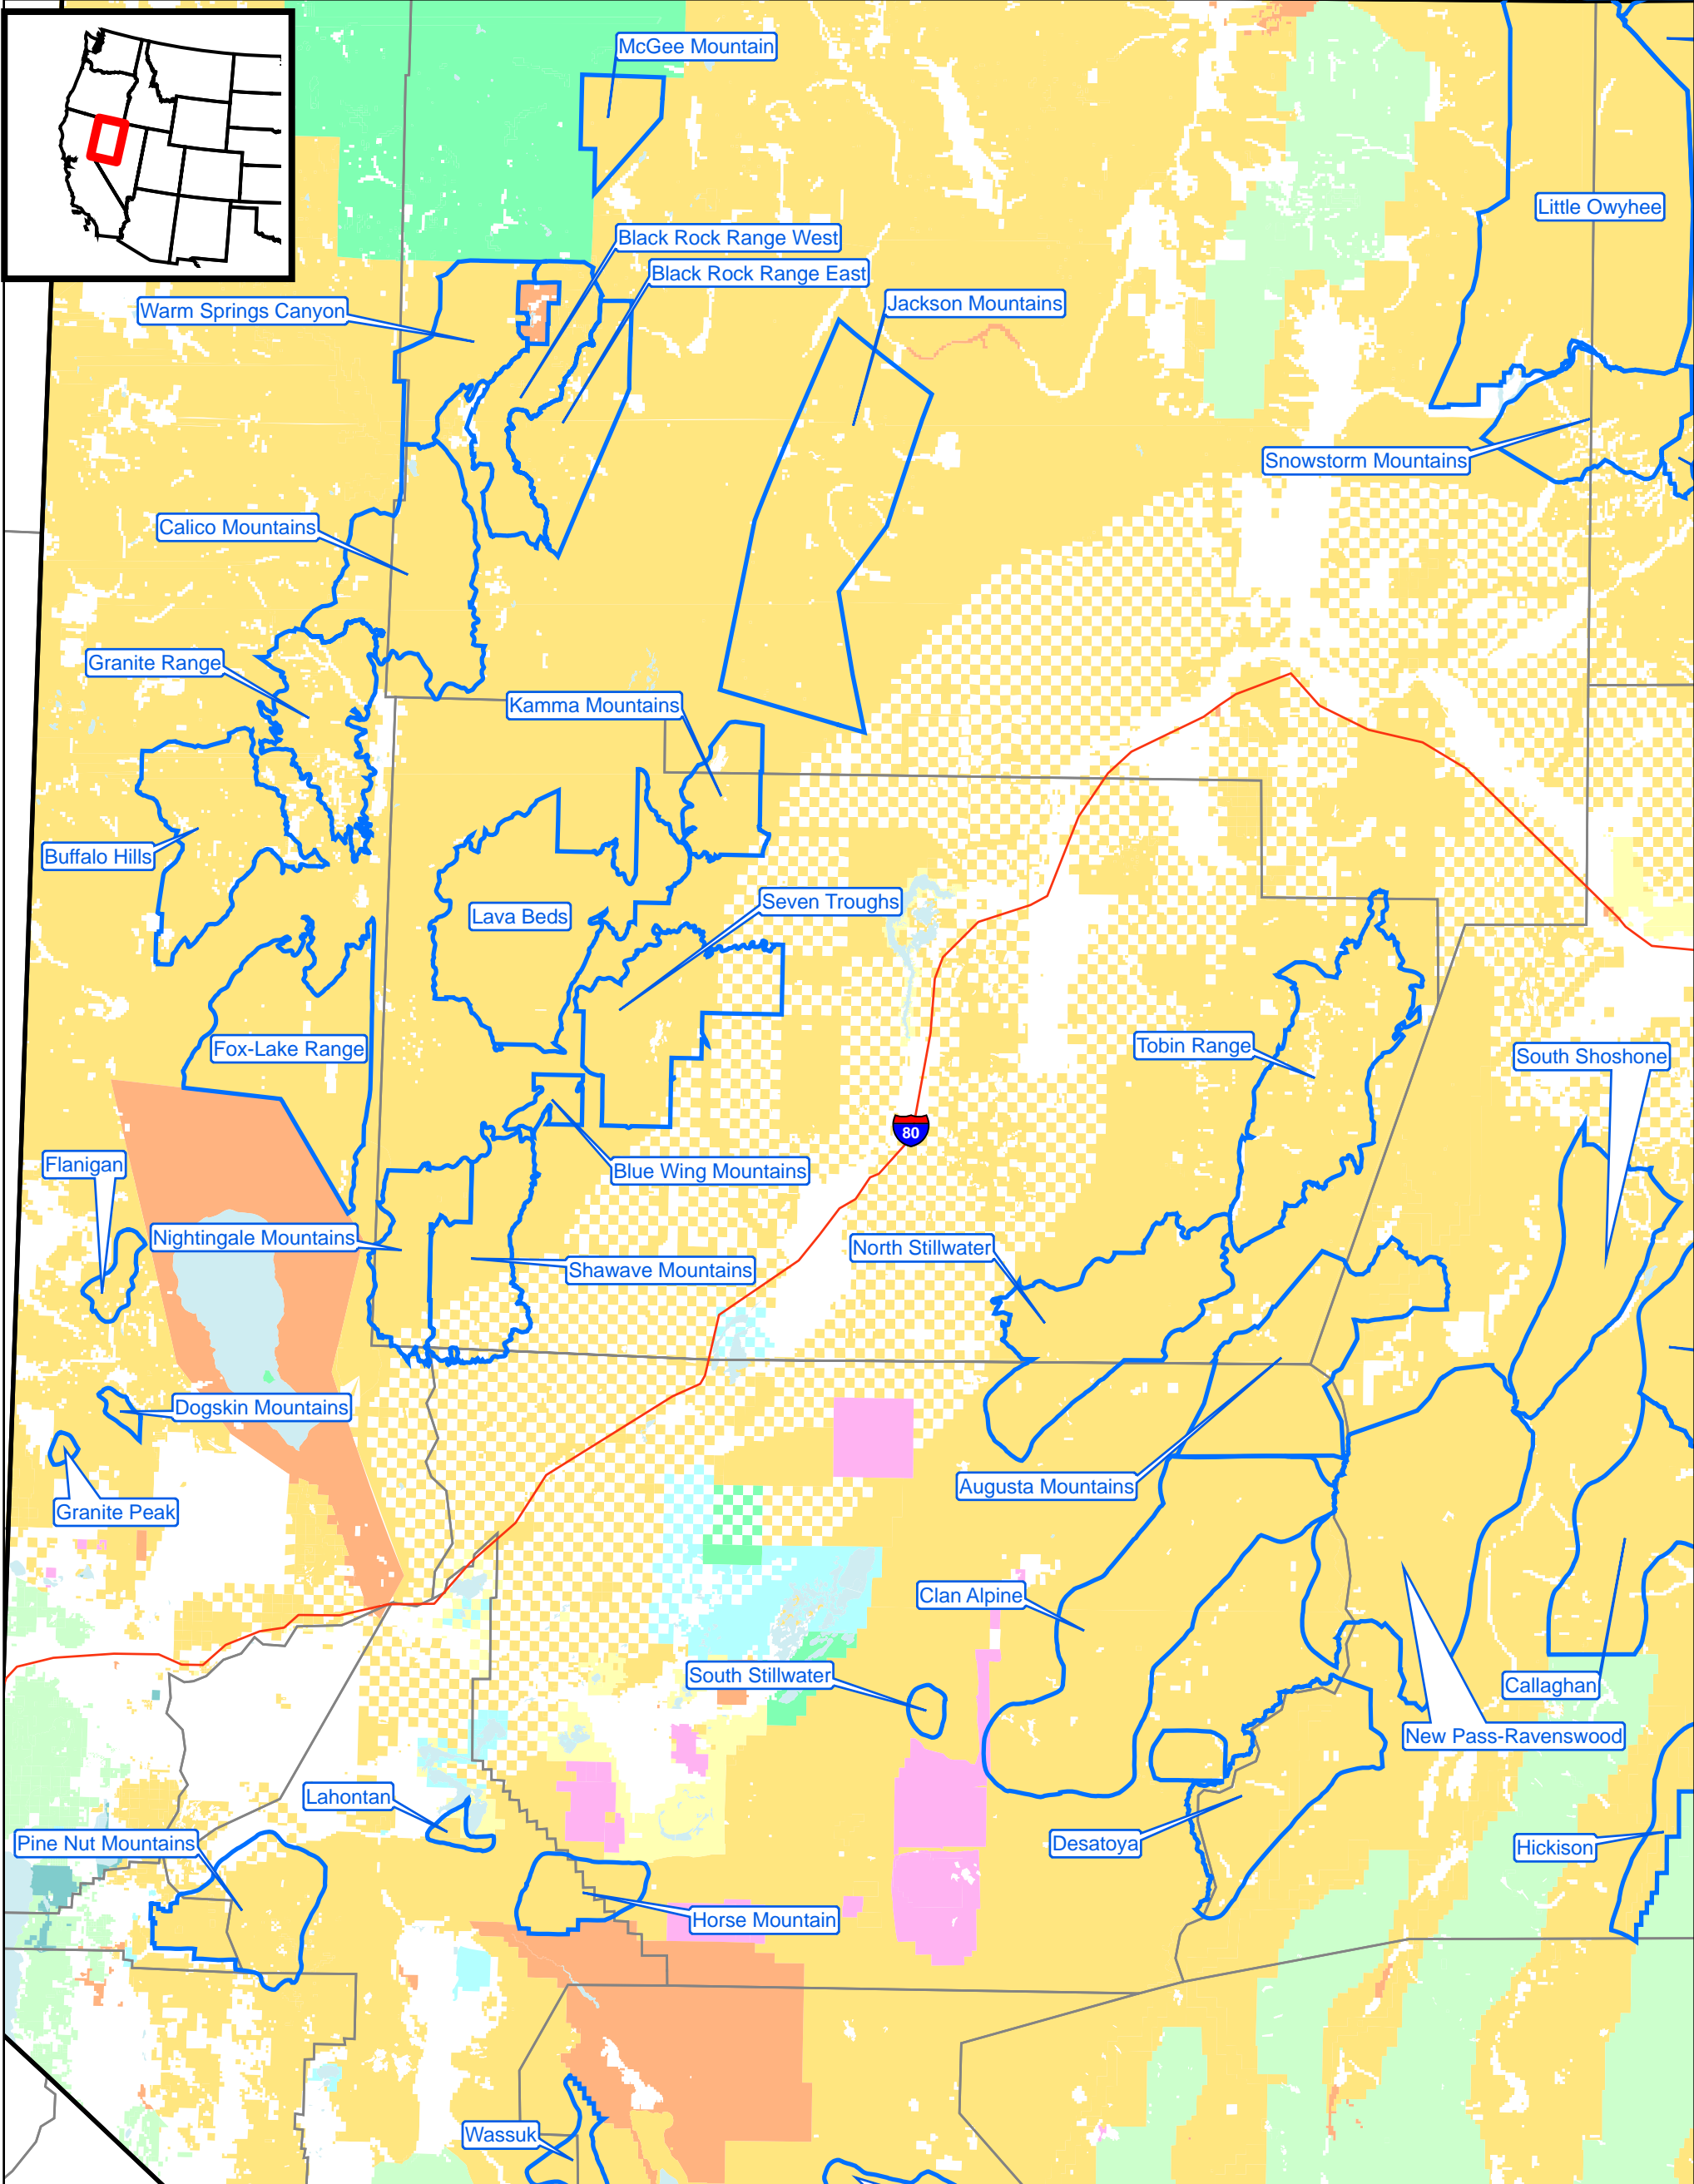

Herd Management Areas, Nevada (NW)

- Interstate Highway
- Herd Management Areas
- State Boundary
- County Boundary

- Bureau of Indian Affairs
- Bureau of Land Management
- Bureau of Reclamation
- Department of Defense
- Department of Energy
- Fish and Wildlife Service

- Forest Service
- National Park Service
- Nevada State
- Private
- Regional Park
- Water

This map data set was last updated in October, 2005 and may occasionally be updated as needed. BLM Field Offices are responsible for the determination of herd area and herd management area boundaries. Users of this data may contact the appropriate administrative Field Office to determine if the map data is current.