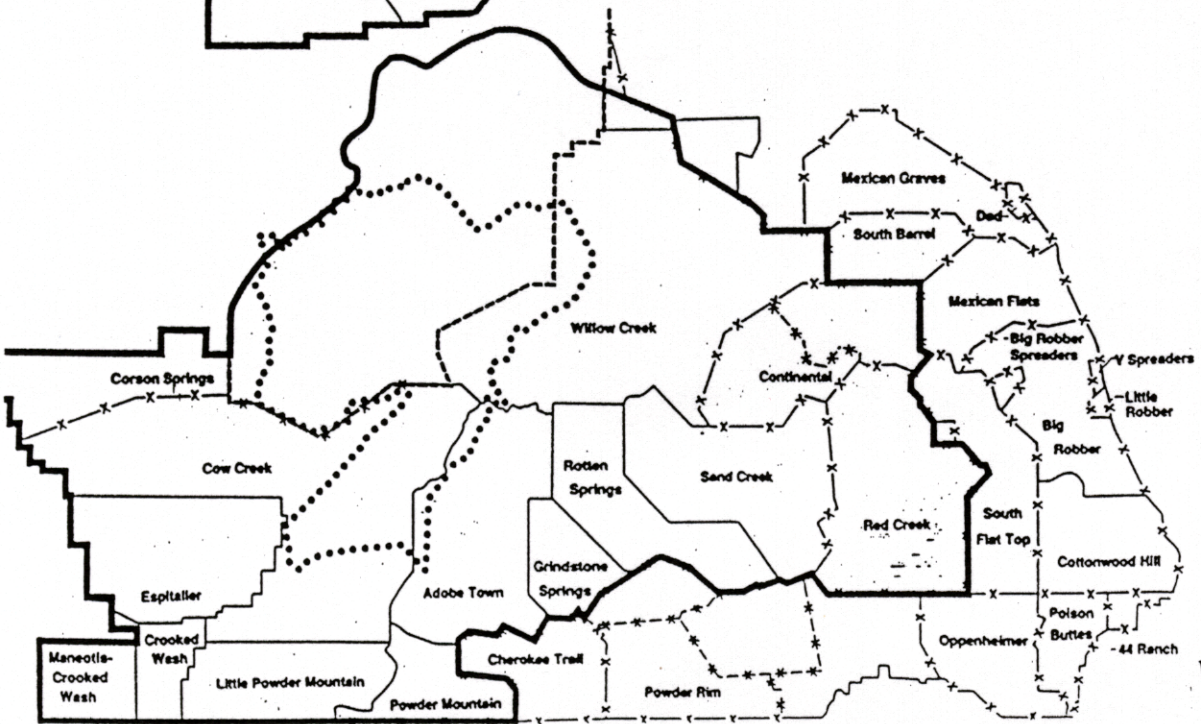

-  Rawlins / Rock Springs District Boundary
-  Great Divide / Lander Resource Area Boundary
-  Stewart Creek Herd Management Area
-  Cyclone Rim Herd Management Area
-  Crooks Mountain Herd Management Area

**Adobe Town  
Horse Management Area**

-  Adobe Town Herd Area Boundary
-  Adobe Town WSA Boundary
-  Rawlins / Rock Springs District Boundary
-  Fenced Allotment Boundary
-  Unfenced Allotment Boundary
-  Pasture Fence